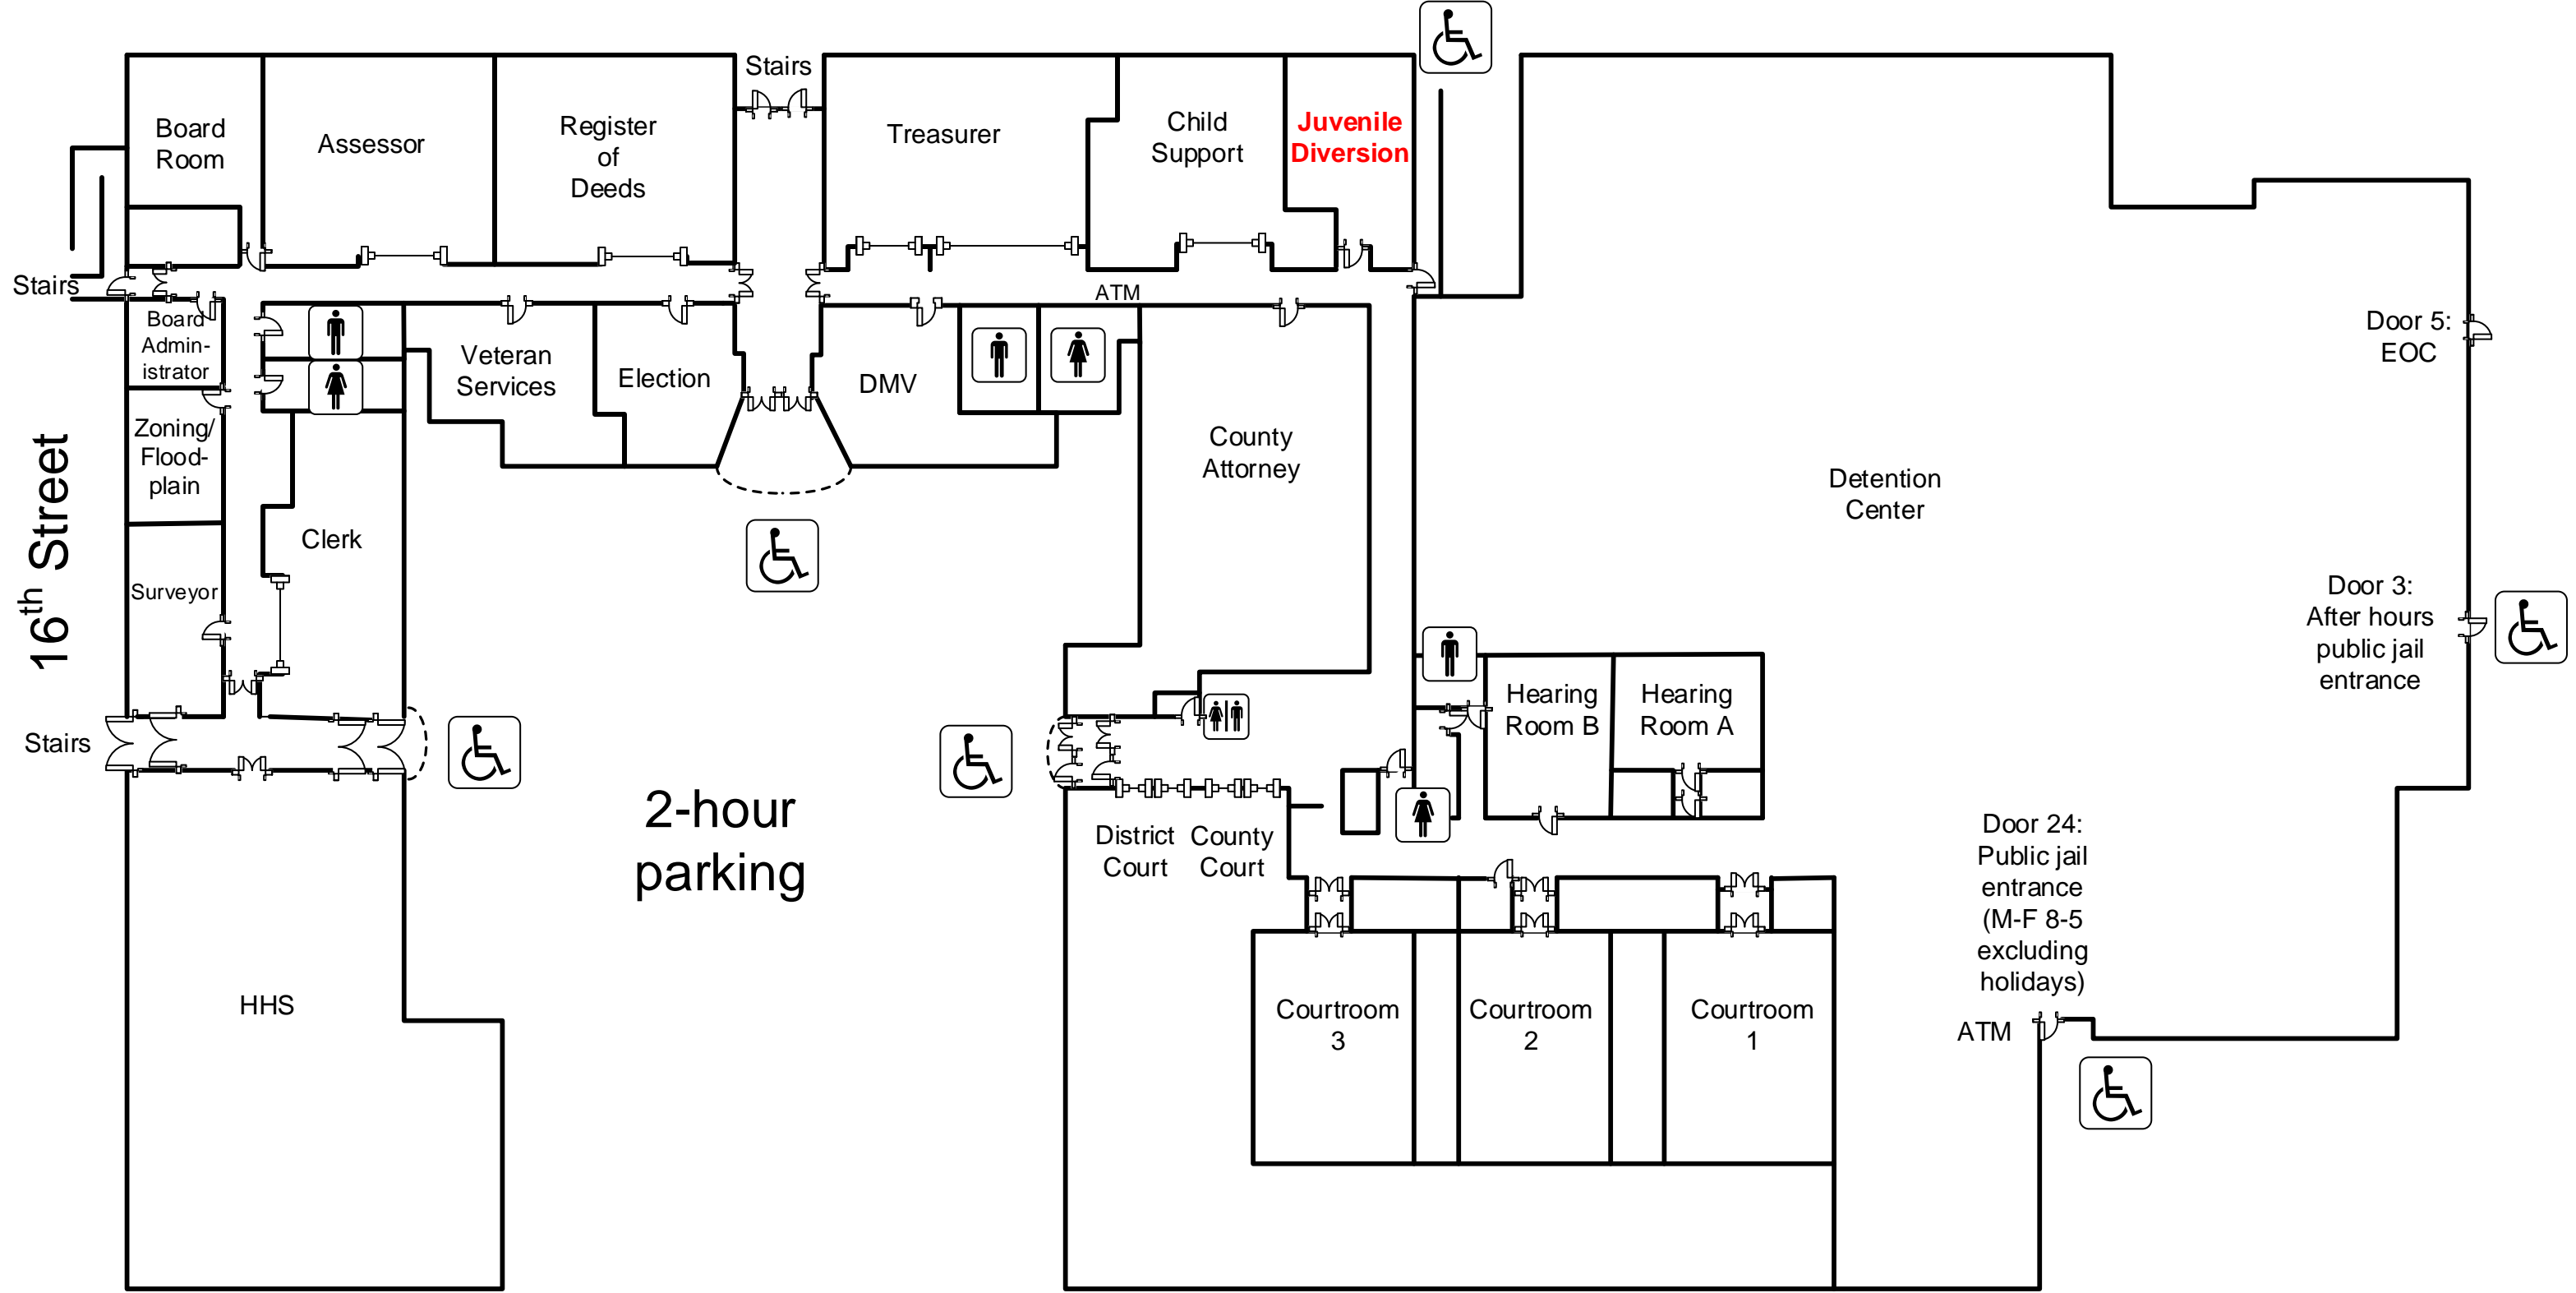

# Central Avenue

16<sup>th</sup> Street

1<sup>st</sup> Avenue

2-hour parking

Juvenile Diversion

Detention Center

Door 3:  
After hours  
public jail  
entrance

Door 24:  
Public jail  
entrance  
(M-F 8-5  
excluding  
holidays)

Door 5:  
EOC

HHS

Courtroom  
3

Courtroom  
2

Courtroom  
1

District County  
Court Court

Hearing  
Room B

Hearing  
Room A